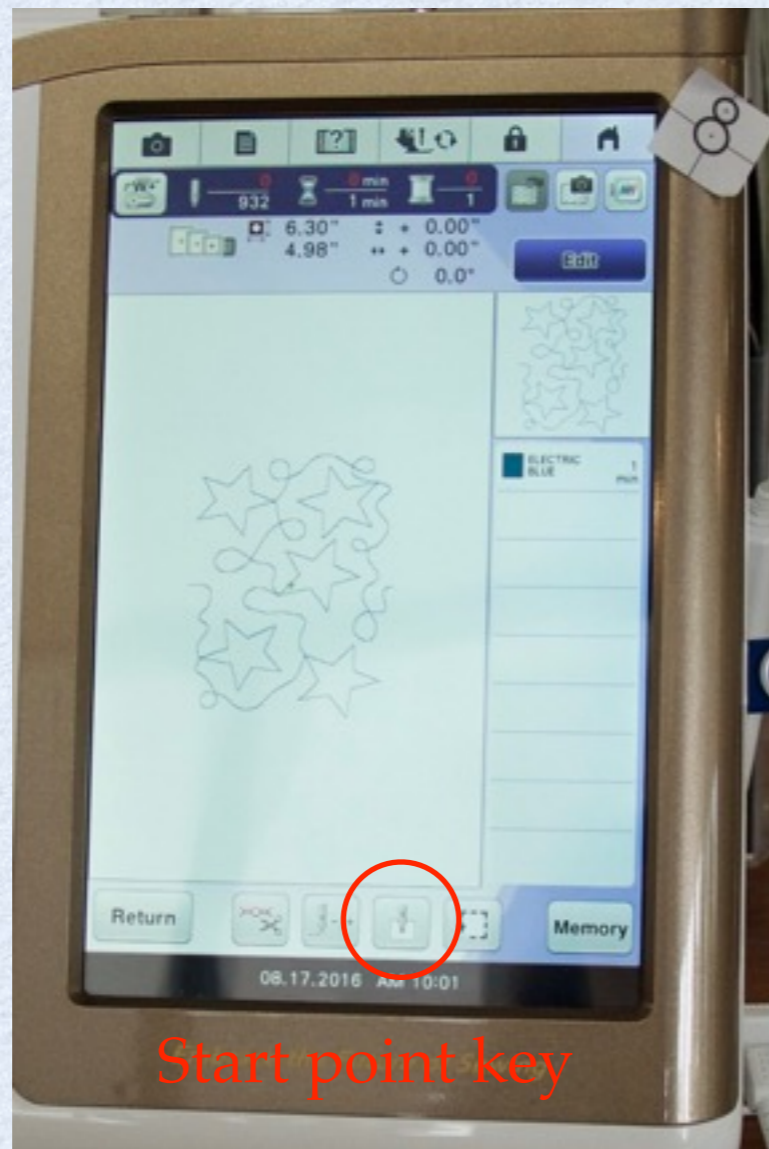

Start Point Key

The Destiny over rides my digitizing and starts the design in the center.
Easy fix! Press these two buttons.