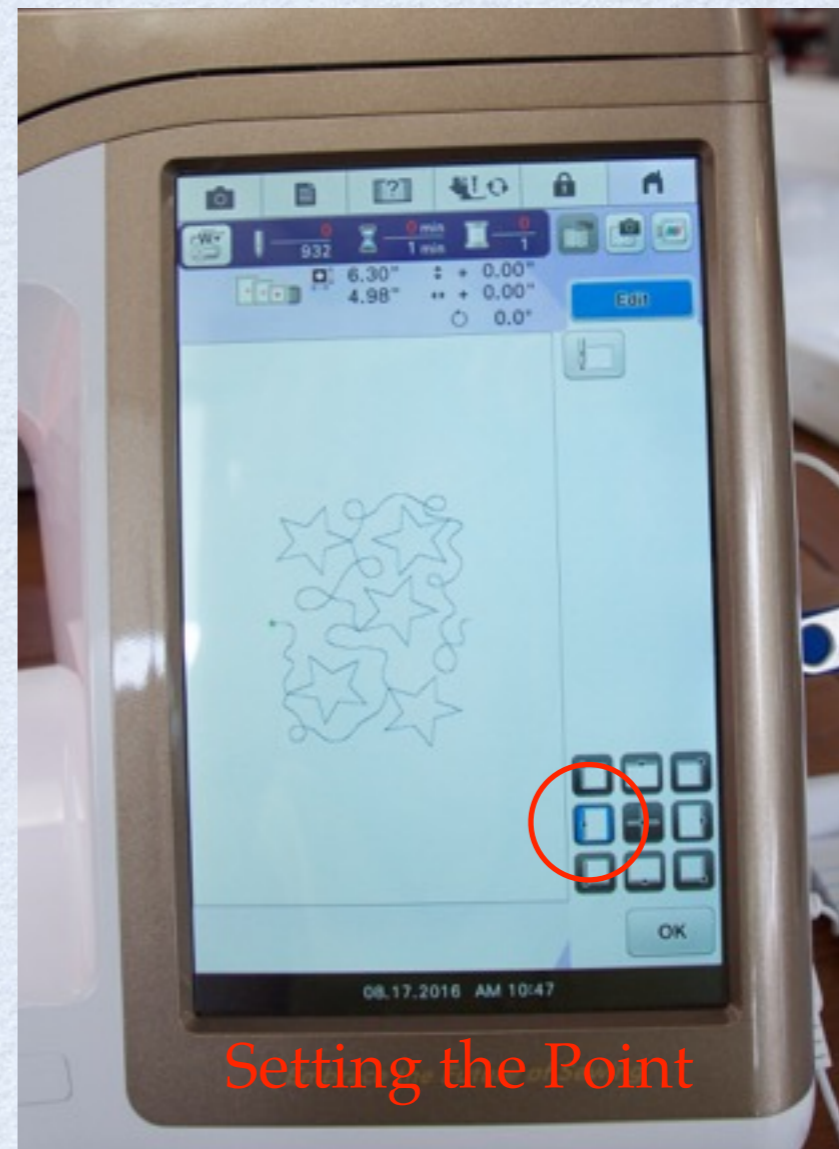

Start Point Key

The Destiny over rides my digitizing and starts the design in the center.
Easy fix! Press these two buttons.